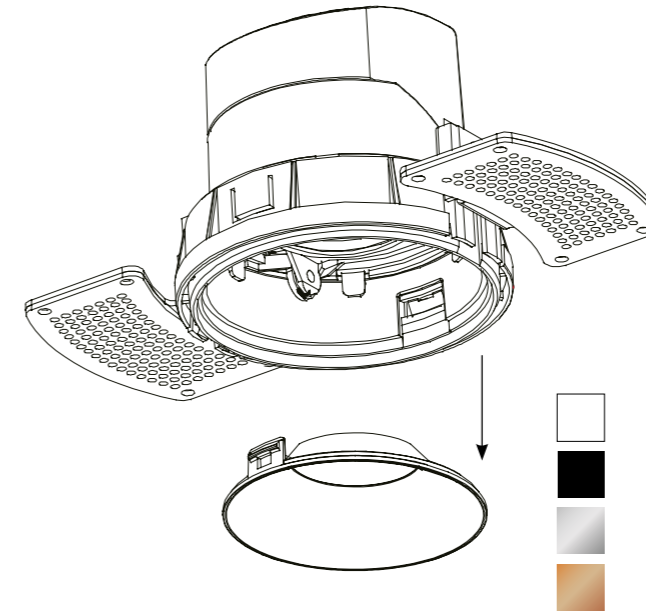

HALL LED FL SMALL

OPTIC

Internal aluminium reflector:
70° beam angle.

Frontal reflector to be ordered separately.

IP 44 A+

COLOUR TEMPERATURE

4000K

3000K

HALL LED FL SMALL REFLECTORS

38RFWS
External reflector in white PC for SMALL version.

38RFBS
External reflector in black PC for SMALL version.

38RFAS
External reflector in chrome PC for SMALL version.

38RFGS
External reflector in gold PC for SMALL version.

ADJUSTABILITY OF THE LIGHT BEAM