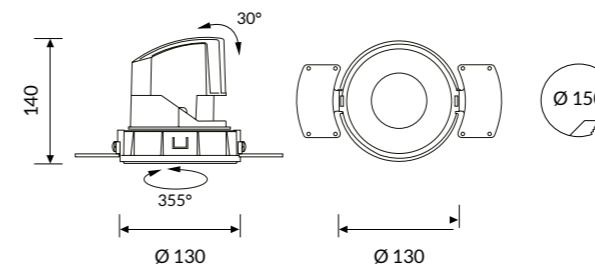

Optic

- MINI: internal reflector from 50° beam angle
- SMALL: internal reflector from 70° beam angle

Body Aluminium body with epoxy powder coating.

HALL LED FL MINI

OPTIC

Internal aluminium reflector:
50° beam angle.

HALL LED FL SMALL

OPTIC

Internal aluminium reflector:
70° beam angle.

Frontal reflector to be ordered separately.

IP 44 A+

COLOUR TEMPERATURE

4000K

3000K