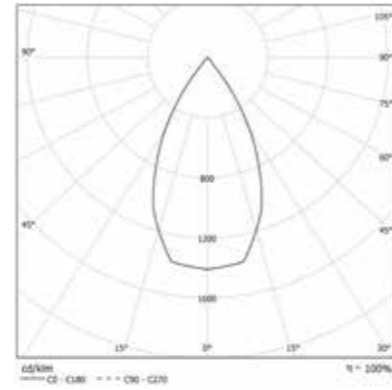

COLOUR TEMPERATURE

4000K

3000K

COD	💡	lm
38FL6L49050	6W 50°	503
38FL9L49050	9W 50°	642

COD	💡	lm
38FL6L39050	6W 50°	457
38FL9L39050	9W 50°	584