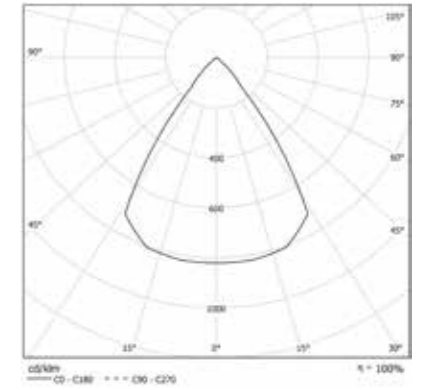

HALL LED FL SMALL

OPTIC

Internal aluminium reflector:
70° beam angle.

Frontal reflector to be ordered separately.

IP 44 A+

COLOUR TEMPERATURE

4000K

3000K