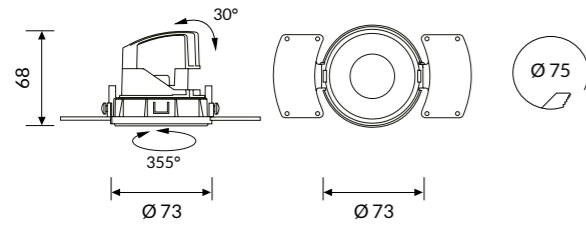

COLOUR TEMPERATURE

4000K

3000K

COD	💡	lm
38FL6L49050	6W 50°	503
38FL9L49050	9W 50°	642

COD	💡	lm
38FL6L39050	6W 50°	457
38FL9L39050	9W 50°	584